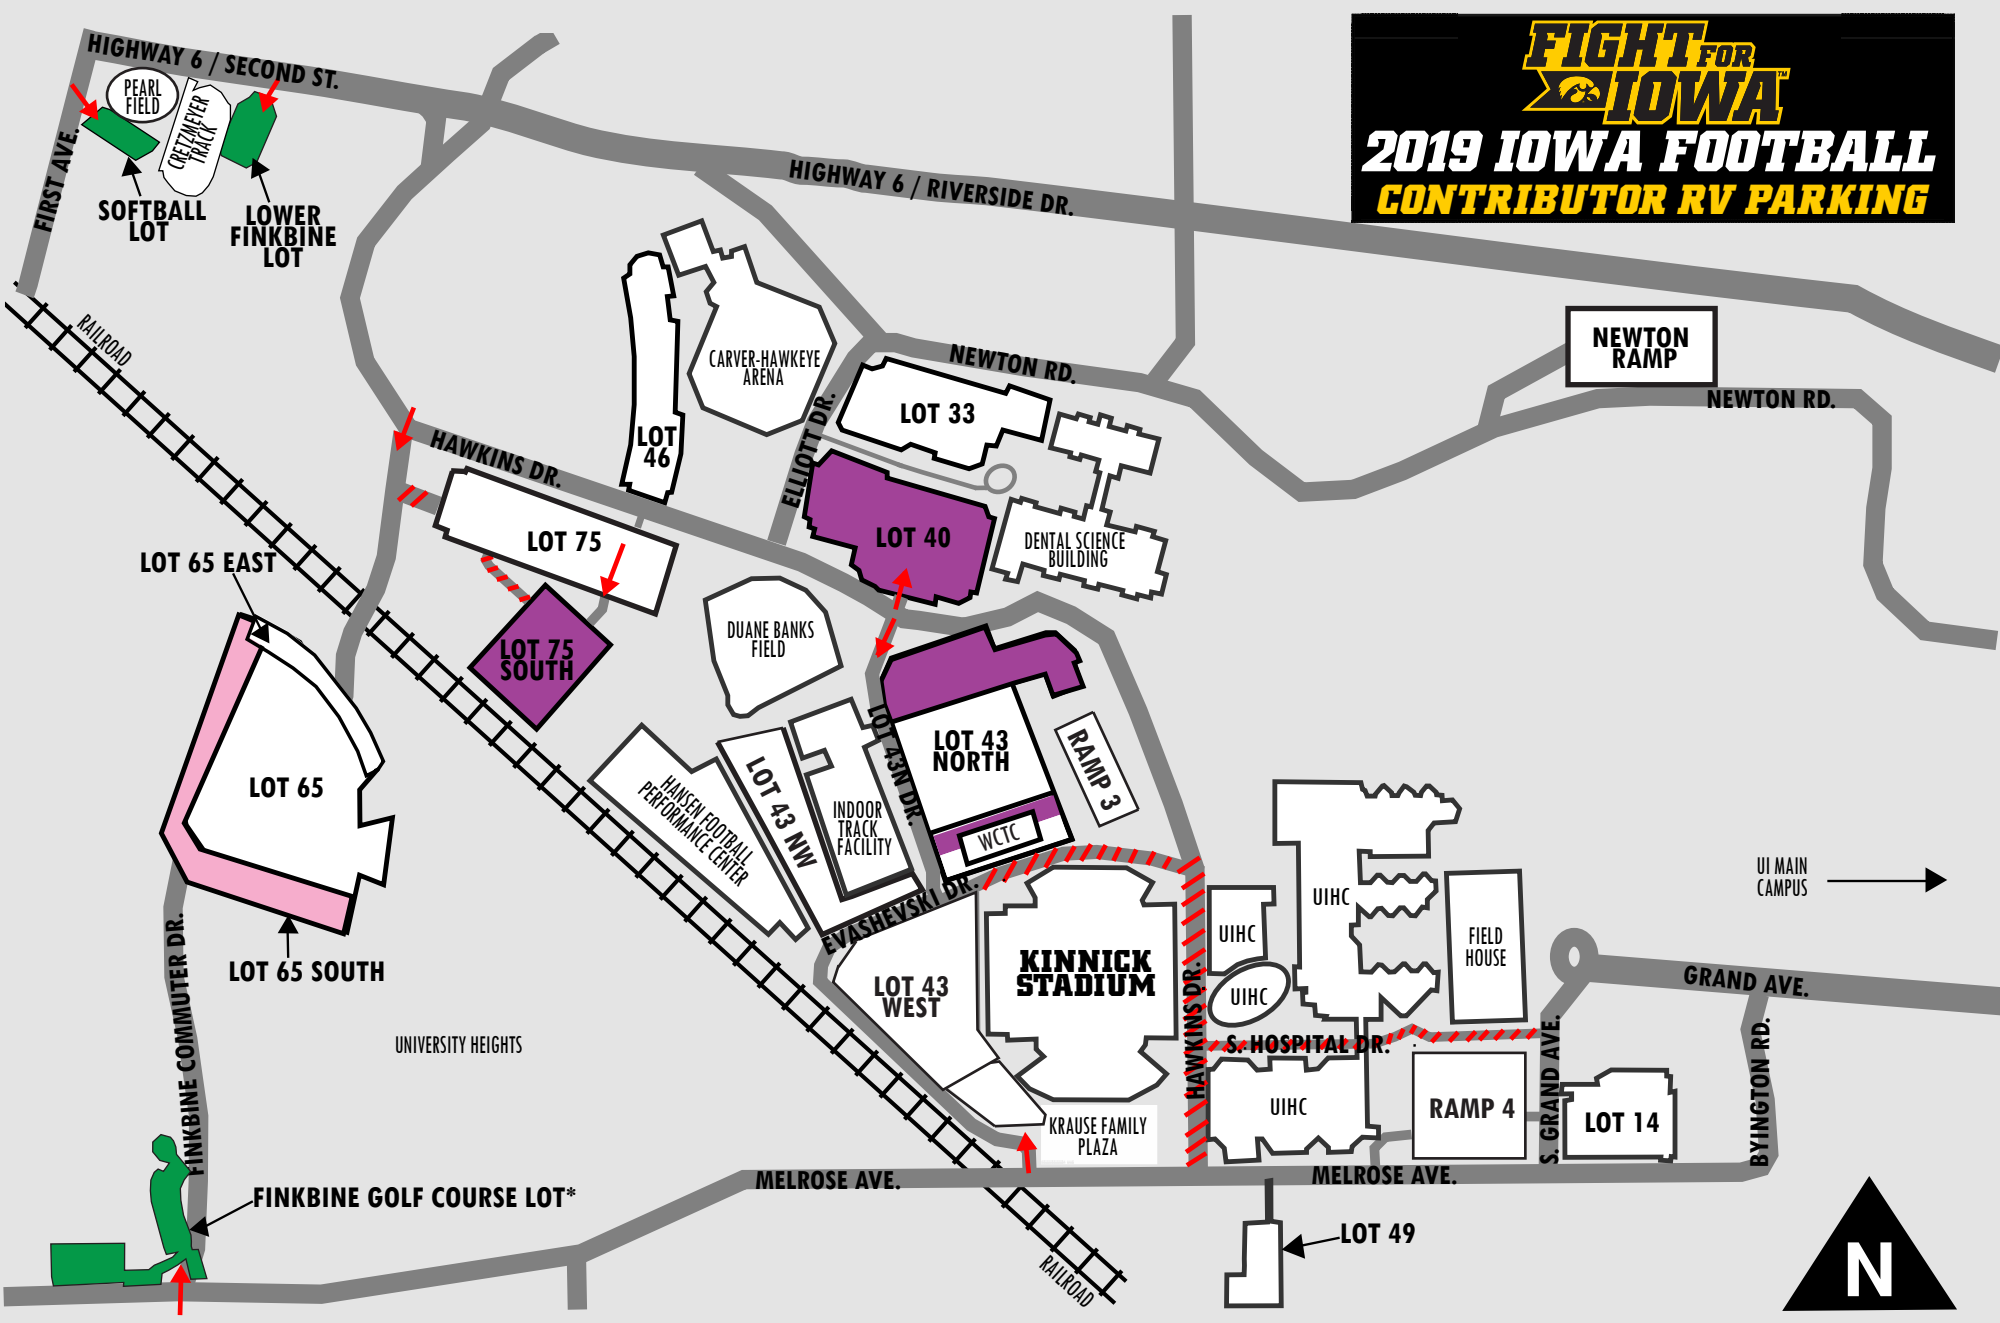

FIGHT FOR IOWA

2019 IOWA FOOTBALL CONTRIBUTOR RV PARKING

PURPLE KINNICK SOCIETY GOLD (KG), KINNICK SOCIETY (KS), CHAMPION HAWK (CH) & GOLDEN HAWK (GH) RV PARKING
LOCATION CHOSEN BY PRIORITY POINTS WITHIN MEMBERSHIP LEVEL BASED ON AVAILABILITY.

PINK SILVER HAWK (SH) RV PARKING
SELF PARK, FIRST COME-FIRST SERVED.

GREEN PUBLIC RV PARKING
DAY OF GAME RV PARKING IS ONLY AVAILABLE IN THE SOFTBALL & LOWER FINKBINE LOTS (\$80.00 PER RV).
*RV PARKING IS ONLY AVAILABLE ON A SEASON-LONG BASIS AT THE FINKBINE GOLF COURSE (\$500.00 PER RV FOR SEASON).

RED HATCHED LINE ROAD CLOSED

RED ARROW LOT ENTRANCE