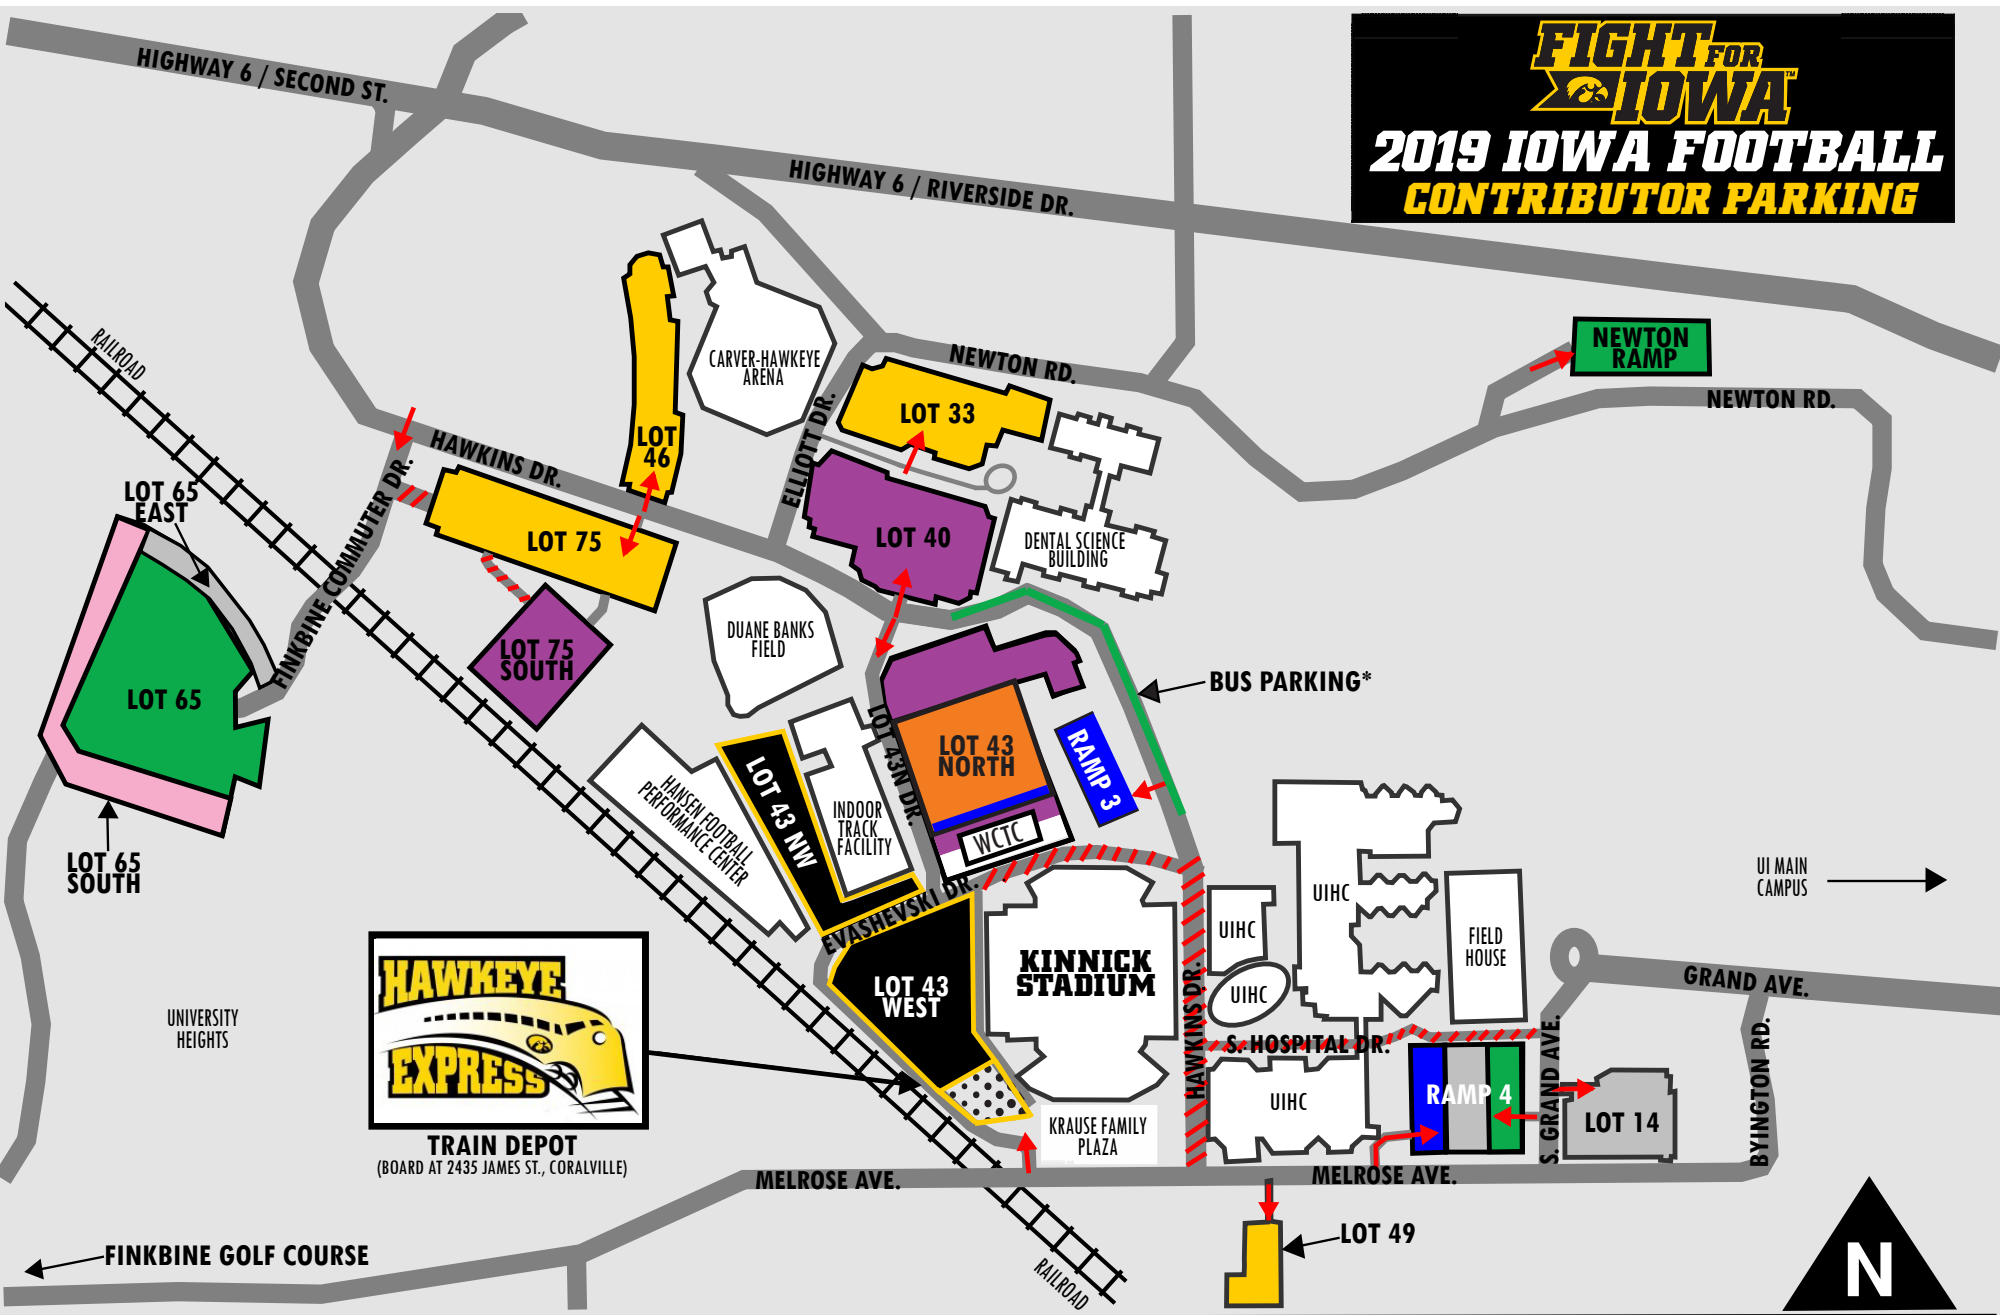

# FIGHT FOR IOWA

## 2019 IOWA FOOTBALL CONTRIBUTOR PARKING

- KINNICK SOCIETY GOLD (KG)**  
(\$15,000+)  
ONE OR TWO PRE-ASSIGNED RESERVED PARKING SPACES FOR PARKING AND/OR TAILGATE.
- GOLDEN HAWK (GH) & ABOVE**  
(\$2,500 - \$5,999)
- SILVER HAWK (SH) & ABOVE**  
(\$1,200 - \$2,499)
- ADA PARKING**  
\*RAMP 3 IS ONLY AVAILABLE WITH SEASON-LONG ADA PARKING PASSES. VEHICLES MUST DISPLAY A STATE ISSUED ADA PLACARD OR LICENSE PLATE.
- PUBLIC PARKING**  
\*PREPAID PASSES ARE REQUIRED FOR BUS PARKING ON HAWKINS DR.
- KINNICK SOCIETY (KS) & CHAMPION HAWK (CH)**  
(\$6,000 - \$14,999)  
ONE PARKING SPACE, OPEN PARKING.
- KG, KS, CH & GH RV PARKING**  
LOCATION CHOSEN BY PRIORITY POINTS WITHIN MEMBERSHIP LEVEL BASED ON AVAILABILITY.
- SH RV PARKING**  
SELF PARK, FIRST COME-FIRST SERVED.

- GOLDEN HAWK (GH) & ABOVE**  
(\$2,500 - \$5,999)
- SILVER HAWK (SH) & ABOVE**  
(\$1,200 - \$2,499)
- ADA PARKING**  
\*RAMP 3 IS ONLY AVAILABLE WITH SEASON-LONG ADA PARKING PASSES. VEHICLES MUST DISPLAY A STATE ISSUED ADA PLACARD OR LICENSE PLATE.
- PUBLIC PARKING**  
\*PREPAID PASSES ARE REQUIRED FOR BUS PARKING ON HAWKINS DR.

**RV PARKING ONLY:**

- KG, KS, CH & GH RV PARKING**  
LOCATION CHOSEN BY PRIORITY POINTS WITHIN MEMBERSHIP LEVEL BASED ON AVAILABILITY.
- SH RV PARKING**  
SELF PARK, FIRST COME-FIRST SERVED.

**ROAD CLOSED**      **LOT/RAMP ENTRANCE**