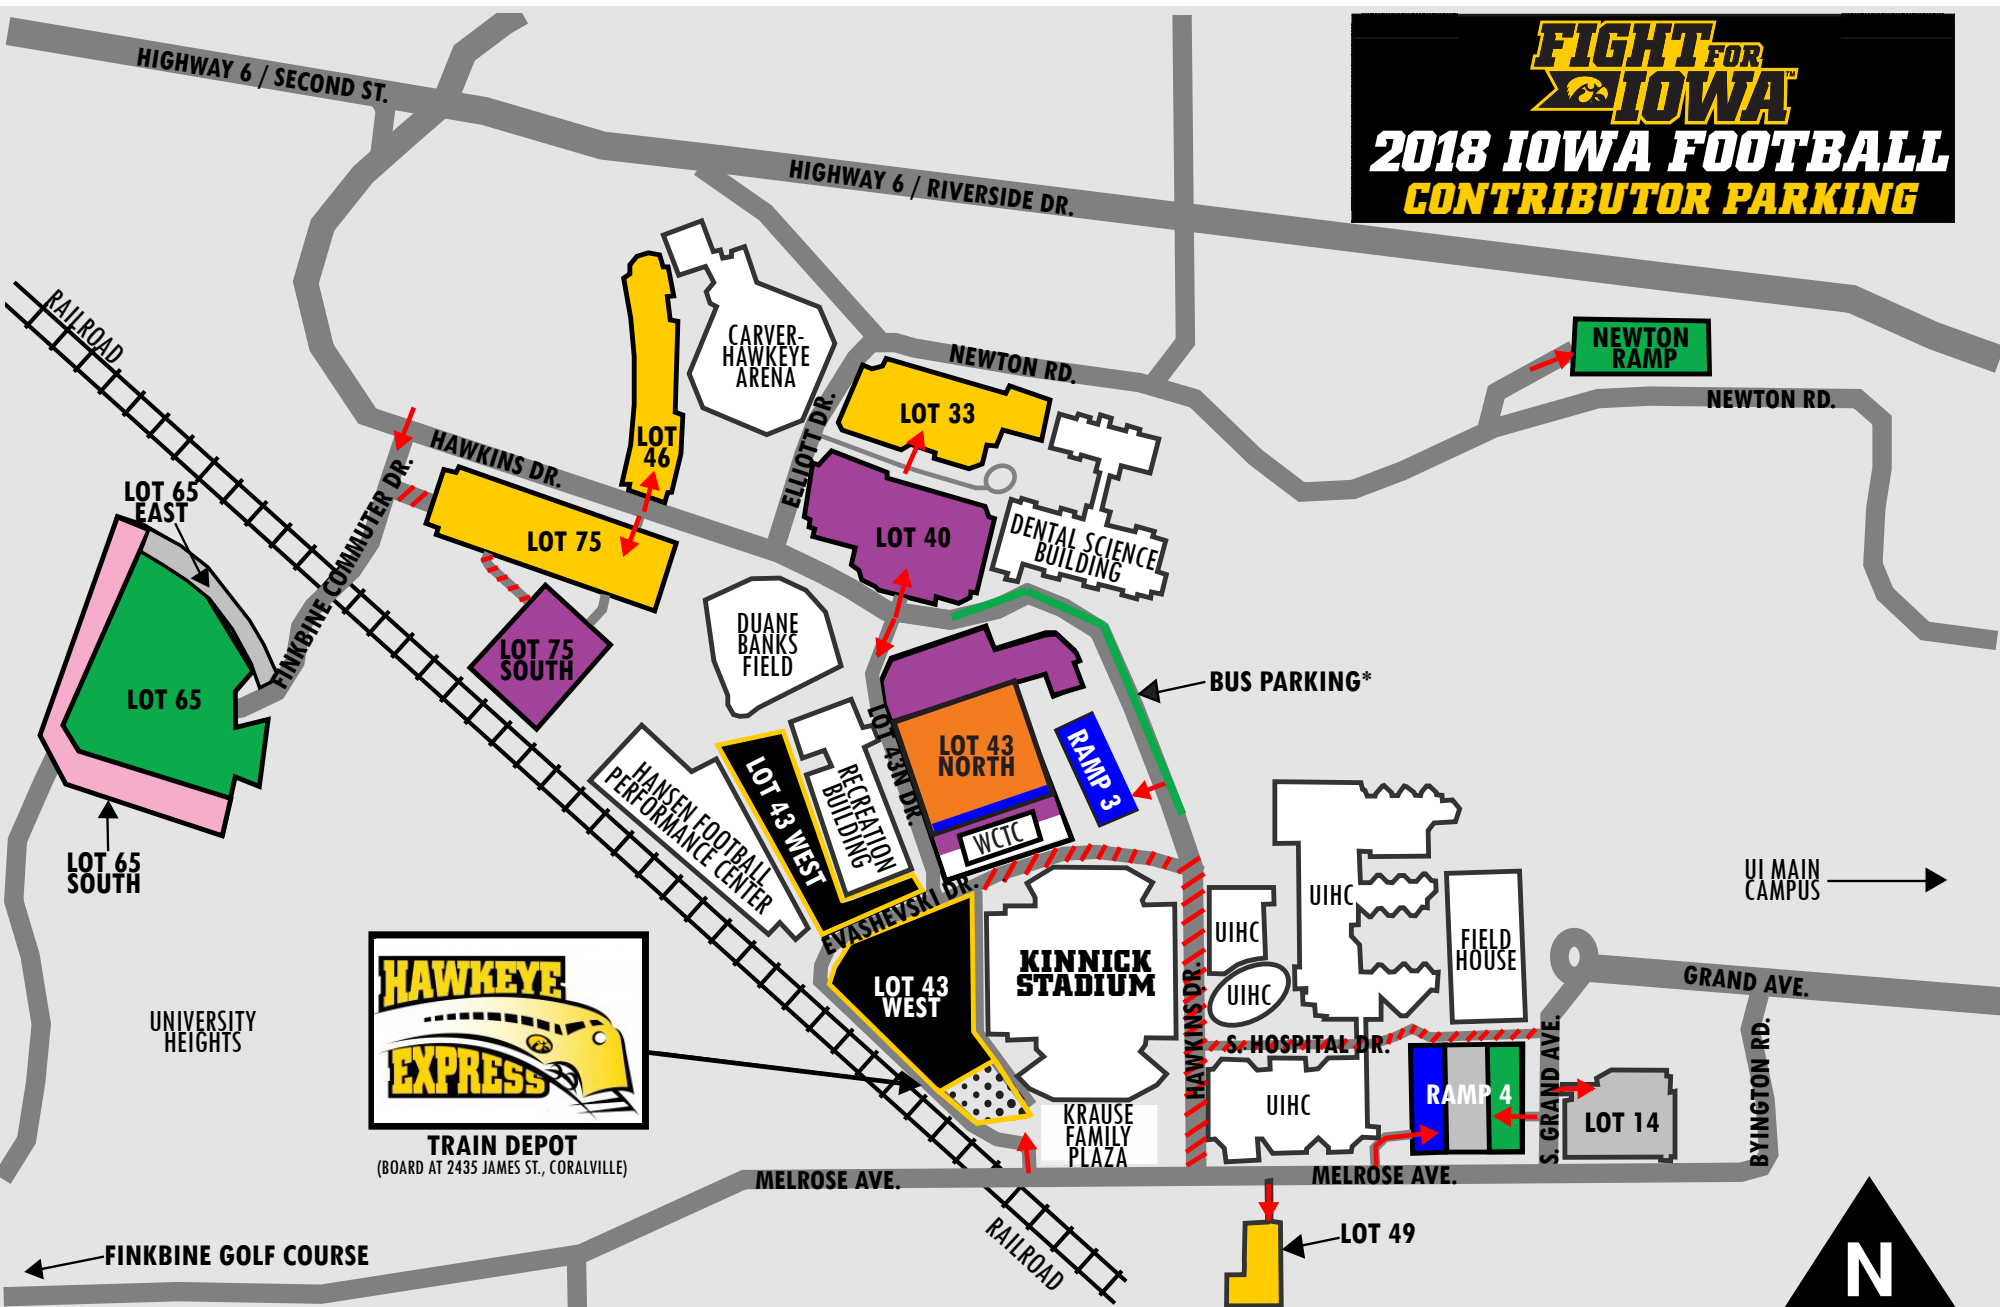

FIGHT FOR IOWA

2018 IOWA FOOTBALL CONTRIBUTOR PARKING

- KINNICK SOCIETY GOLD (KG)**
(\$15,000+)
ONE OR TWO PRE-ASSIGNED RESERVED PARKING SPACES FOR PARKING AND/OR TAILGATE.
- GOLDEN HAWK (GH) & ABOVE**
(\$2,500 - \$5,999)
- SILVER HAWK (SH) & ABOVE**
(\$1,200 - \$2,499)
- ADA PARKING**
*RAMP 3 IS ONLY AVAILABLE WITH SEASON-LONG ADA PARKING PASSES. VEHICLES MUST DISPLAY A STATE ISSUED ADA PLACARD OR LICENSE PLATE.
- PUBLIC PARKING**
*PREPAID PASSES ARE REQUIRED FOR BUS PARKING ON HAWKINS DR.
- KG, KS, CH & GH RV PARKING**
LOCATION CHOSEN BY PRIORITY POINTS WITHIN MEMBERSHIP LEVEL BASED ON AVAILABILITY.
- SH RV PARKING**
SELF PARK, FIRST COME-FIRST SERVED.

- GOLDEN HAWK (GH) & ABOVE**
(\$2,500 - \$5,999)
- SILVER HAWK (SH) & ABOVE**
(\$1,200 - \$2,499)
- ADA PARKING**
*RAMP 3 IS ONLY AVAILABLE WITH SEASON-LONG ADA PARKING PASSES. VEHICLES MUST DISPLAY A STATE ISSUED ADA PLACARD OR LICENSE PLATE.
- PUBLIC PARKING**
*PREPAID PASSES ARE REQUIRED FOR BUS PARKING ON HAWKINS DR.

RV PARKING ONLY:

- KG, KS, CH & GH RV PARKING**
LOCATION CHOSEN BY PRIORITY POINTS WITHIN MEMBERSHIP LEVEL BASED ON AVAILABILITY.
- SH RV PARKING**
SELF PARK, FIRST COME-FIRST SERVED.

ROAD CLOSED **LOT/RAMP ENTRANCE**